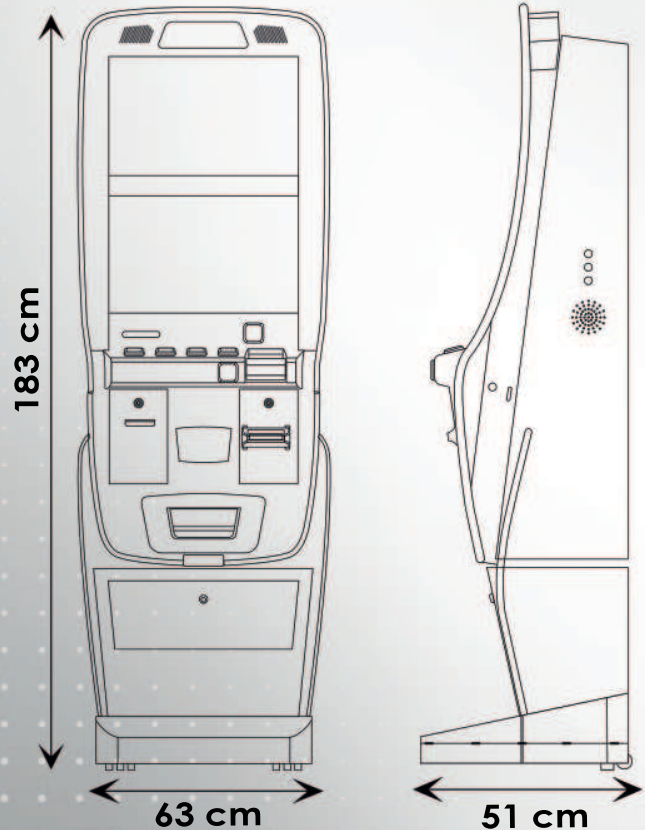

## MASTER JOKER

- 22" playing screen
- 22" TFT bonus screen
- Coin acceptor:  
Alberici Al66v, full CCtalk
- Bill acceptor:  
Alberici Billyone
- Hopper